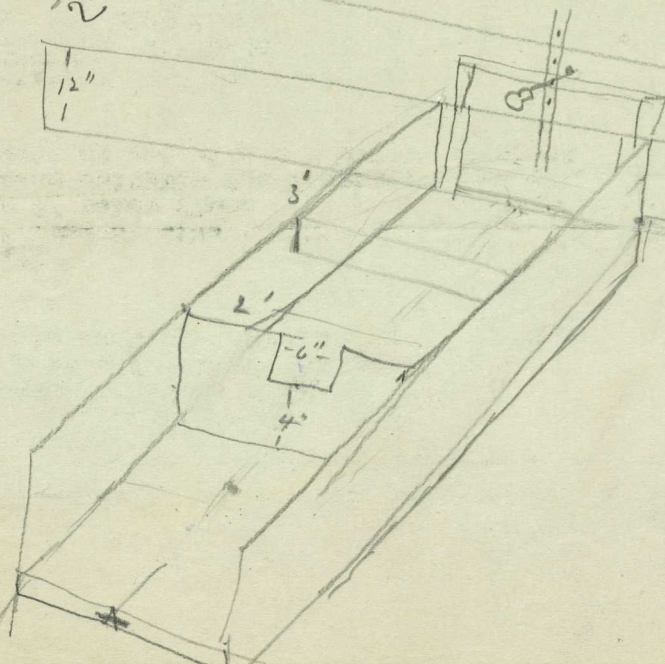

2013.57.9.06.10

THE RAINBOW RANCH LIMITED
DEWARAH CENTRE, N.S.W.

Measurements of outlets and boxes as set by Mr. Penfold April 20th 1932.

Archie Clark

Box - 3' long 2' wide
Box bottom 4" below flume
6" weir at end with 4" height of crest
12" gate suitable for locking

PHILLIPS

27 Box 4' long 3' wide
Bottom 4" below flume
12" gate suitable for locking.
15" weir at end with 4" height of crest.

Dan. CLARK

Box 3' long 2' wide.
Bottom 4" below flume.
12" gate suitable for locking.
4 & 3/8" weir at end with 4" height of crest.

POWLEY

Box 5' long 4' wide.
Bottom 6" below flume
18" weir at end with 6" height of crest
18" gate suitable for locking.

Sevalwill

McCarthy

THE RAINBOW RANCHE, LIMITED
OKANAGAN CENTRE, B.C.

Measurements of outlets and boxes as set by Mr. Penfold April 20th 1932.

FRIDGE GLASS

Box - 3' long 2' wide
Box bottom 4" below frame
B weir at end with 4" height of crest
12" gate suitable for locking

WELLS

Box 4' long 2' wide
Bottom 4" below frame
12" gate suitable for locking
18" weir at end with 4" height of crest