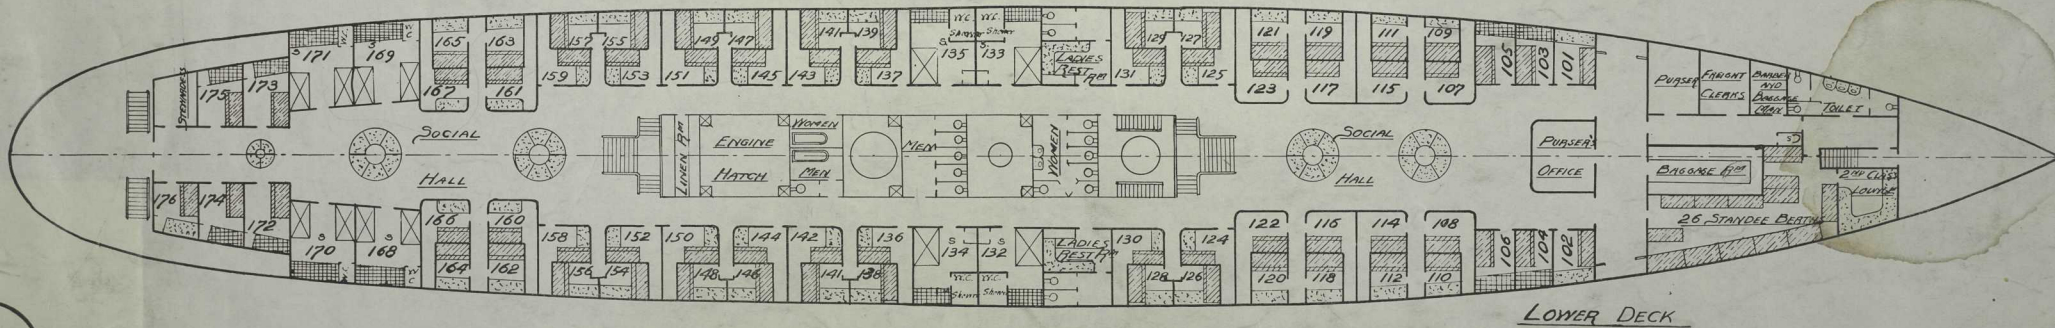

## ACCOMMODATION PLAN

CANADIAN PACIFIC RAILWAY COMPANY

B. C. COAST S. S. SERVICE

- SINGLE LOWER & UPPER
- DOUBLE LOWER & SINGLE UPPER
- SETTEE
- BEOSTRAD
- SOFA BERTH
- SWIMMER AND TOILET

CANADIAN PACIFIC RAIL  
B. C. COAST S. S.

Princess Elizabeth and Princess Joan  
Accommodation Plan

Upper Deck

Middle Deck

Lower Deck

- Cabin
- Corridor
- Staircase
- Washroom
- Dining Room
- Kitchen
- Galley
- Engine Room
- Crew Quarters
- Deck

*Princess Elizabeth : Accommodation Plan*