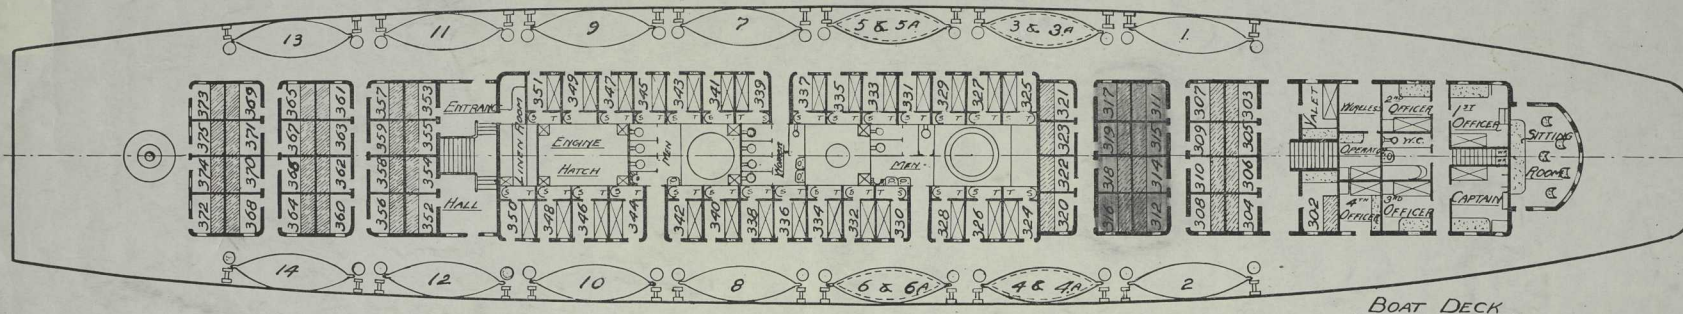

## ACCOMMODATION PLAN

CANADIAN PACIFIC RAILWAY COMPANY

B. C. COAST S. S. SERVICE

- SINGLE LOWER & UPPER
- DOUBLE LOWER & SINGLE UPPER
- SETTEE
- BEOSTRAD
- SOFA BERTH
- SWIMMER AND TOILET

CANADIAN PACIFIC RAIL  
B. C. COAST S. S.

Princess Elizabeth and Princess Joan  
Accommodation Plan

Upper Deck

Middle Deck

Lower Deck

- Cabin
- Corridor
- Staircase
- Washroom
- Dining Room
- Kitchen
- Galley
- Engine Room
- Crew Quarters
- Deck

*Princess Elizabeth : Accommodation Plan*