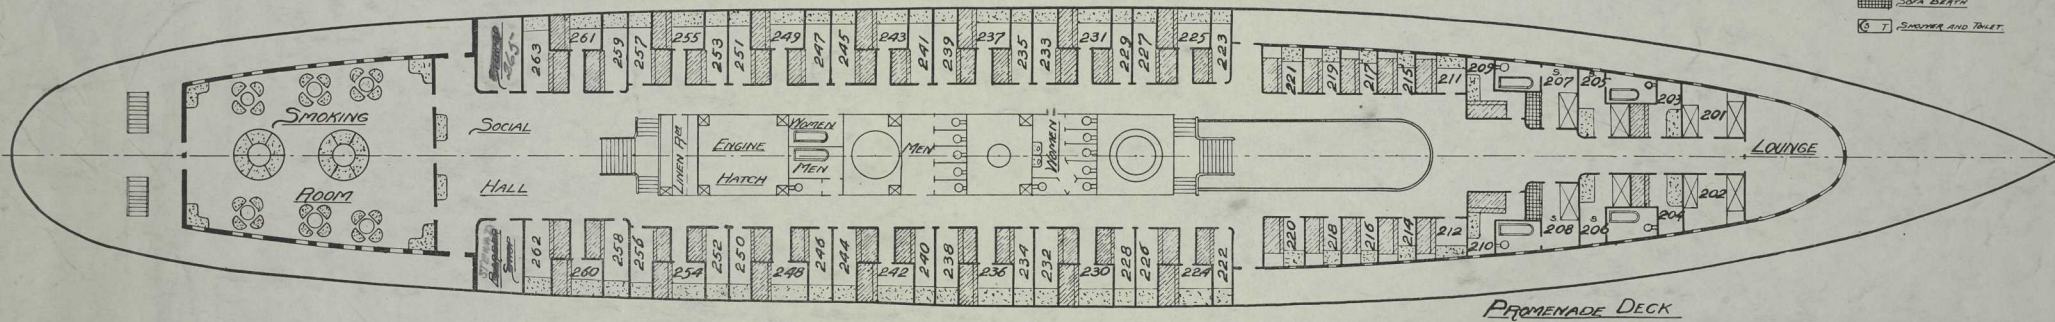

## ACCOMMODATION PLAN

CANADIAN PACIFIC RAILWAY COMPANY

B. C. COAST S. S. SERVICE

- SINGLE LOWER & UPPER
- DOUBLE LOWER & SINGLE UPPER
- SETTEE
- BEOSTRAD
- SOFA BERTH
- SWIMMER AND TOILET

CANADIAN PACIFIC RAIL  
B. C. COAST S. S.

Princess Elizabeth and Princess Joan  
Accommodation Plan

Upper Deck

Middle Deck

Lower Deck

- Cabin
- Corridor
- Staircase
- Washroom
- Dining Room
- Kitchen
- Galley
- Engine Room
- Crew Quarters
- Deck

*Princess Elizabeth : Accommodation Plan*